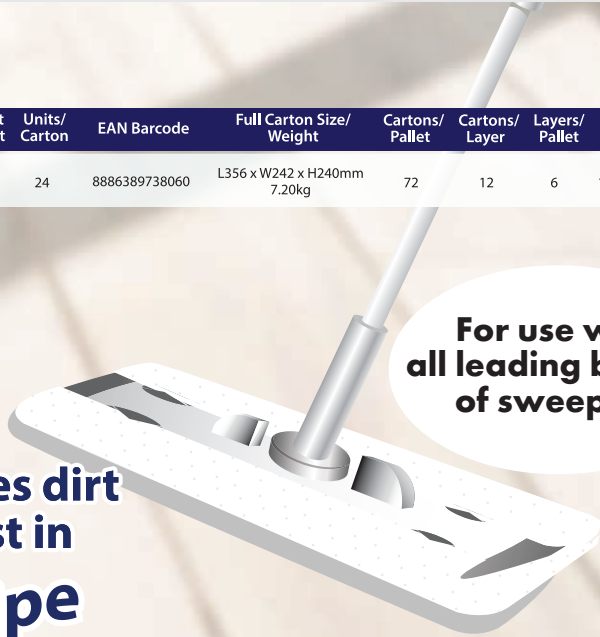

- Cleans away dust, dirt and grime to reveal wood's natural beauty and restore floors natural shine
- No bleaching agent - Safe for daily cleaning, polishing and conditioning
- Kills 99.9% germs and effectively remove tough grime in seconds
- Most suitable for use on wood and wood laminate floors

Product	Product Code	Sheet Count	Units/ Carton	EAN Barcode	Full Carton Size/ Weight	Cartons/ Pallet	Cartons/ Layer	Layers/ Pallet	Pallet Height	Pallet Weight
Wood Wet Floor Wipes	KU3806VN	15s	24	8886389738060	L356 x W242 x H240mm 7.20kg	72	12	6	1590mm	535kg